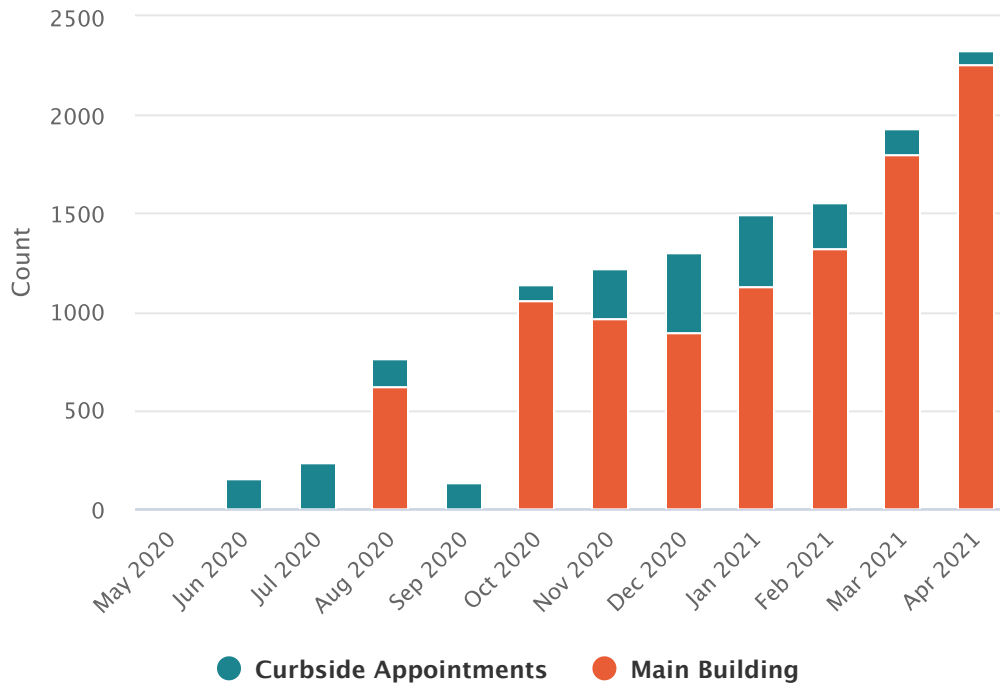

FY 20-21 Graphs

FY 20-21 Circulation Totals

56,782
TOTAL CIRCS

Circulation Totals

Category	Adult Circ Total	Teen Circ Total	Juvenile Circ Total	Digital Circ Total	Miscellaneous Circ Total	Circulation Total
May 2020	23	0	3	2145	2	2173
Jun 2020	358	42	439	1814	1	2654
Jul 2020	876	56	1277	1816	18	4043
Aug 2020	1483	113	2209	1914	104	5823
Sep 2020	1746	65	2690	1679	132	6312
Oct 2020	1482	76	2010	1650	127	5345
Nov 2020	1136	47	1444	1724	128	4479
Dec 2020	1170	55	1257	1806	148	4436
Jan 2021	1051	39	1187	2083	87	4447
Feb 2021	1183	48	1623	2058	106	5018
Mar 2021	1381	44	1988	2075	126	5614
Apr 2021	1871	20	2555	1821	171	6438

FY 20-21 Visits

Visits

12,253
TOTAL VISITS

Visits

Category Curbside Appointments Main Building

May 2020	0
Jun 2020	154
Jul 2020	233
Aug 2020	145
Sep 2020	132
Oct 2020	77
Nov 2020	256
Dec 2020	397
Jan 2021	368
Feb 2021	233
Mar 2021	133
Apr 2021	73

FY 20-21 Website Usage

Visitors

35,977
TOTAL SESSIONS

Visitors

Category # of Visitors

- May 2020** 540
- Jun 2020** 2732
- Jul 2020** 2935
- Aug 2020** 3162
- Sep 2020** 2721
- Oct 2020** 2509
- Nov 2020** 2314
- Dec 2020** 2180
- Jan 2021** 2365
- Feb 2021** 2412
- Mar 2021** 2619
- Apr 2021** 2716

Page Views

Page Views

Category # of Page Views

May 2020 2653

Jun 2020 15525

Jul 2020 14729

Aug 2020 14039

Sep 2020 12457