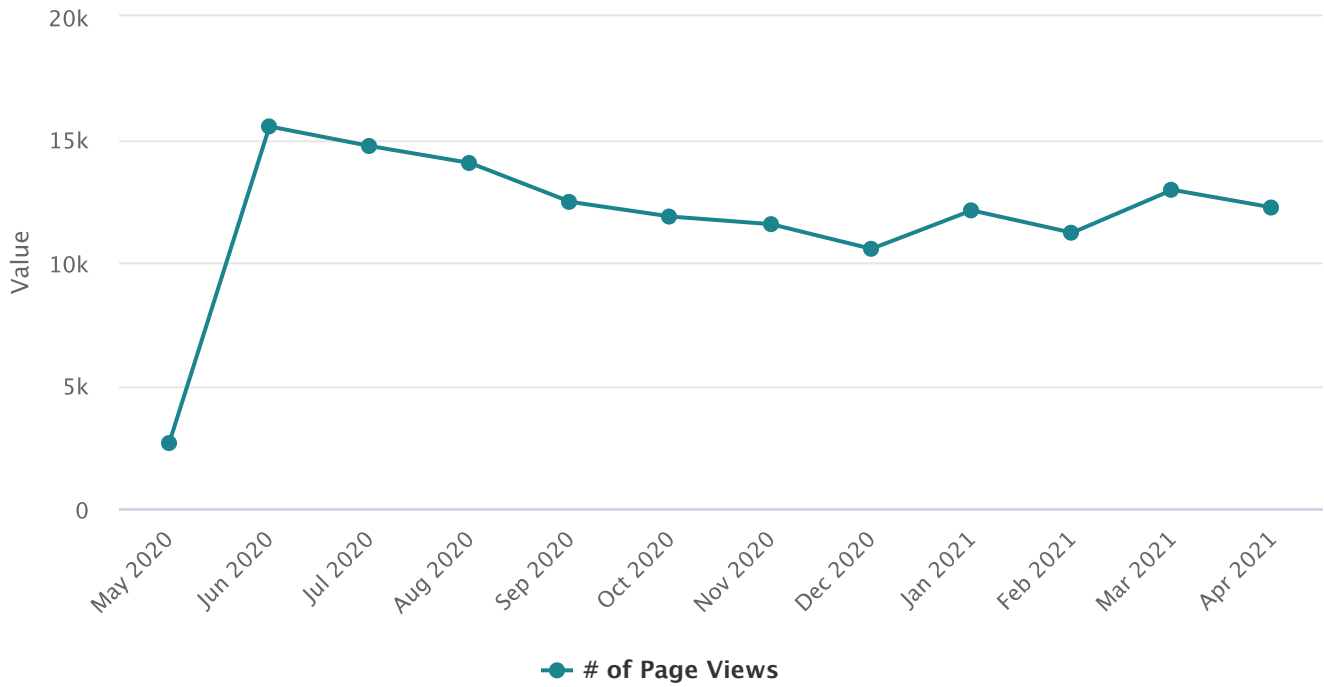

FY 20-21 Website Usage

Visitors

35,977
TOTAL SESSIONS

Visitors

Category # of Visitors

- May 2020** 540
- Jun 2020** 2732
- Jul 2020** 2935
- Aug 2020** 3162
- Sep 2020** 2721
- Oct 2020** 2509
- Nov 2020** 2314
- Dec 2020** 2180
- Jan 2021** 2365
- Feb 2021** 2412
- Mar 2021** 2619
- Apr 2021** 2716

Page Views

Page Views

Category # of Page Views

May 2020 2653

Jun 2020 15525

Jul 2020 14729

Aug 2020 14039

Sep 2020 12457