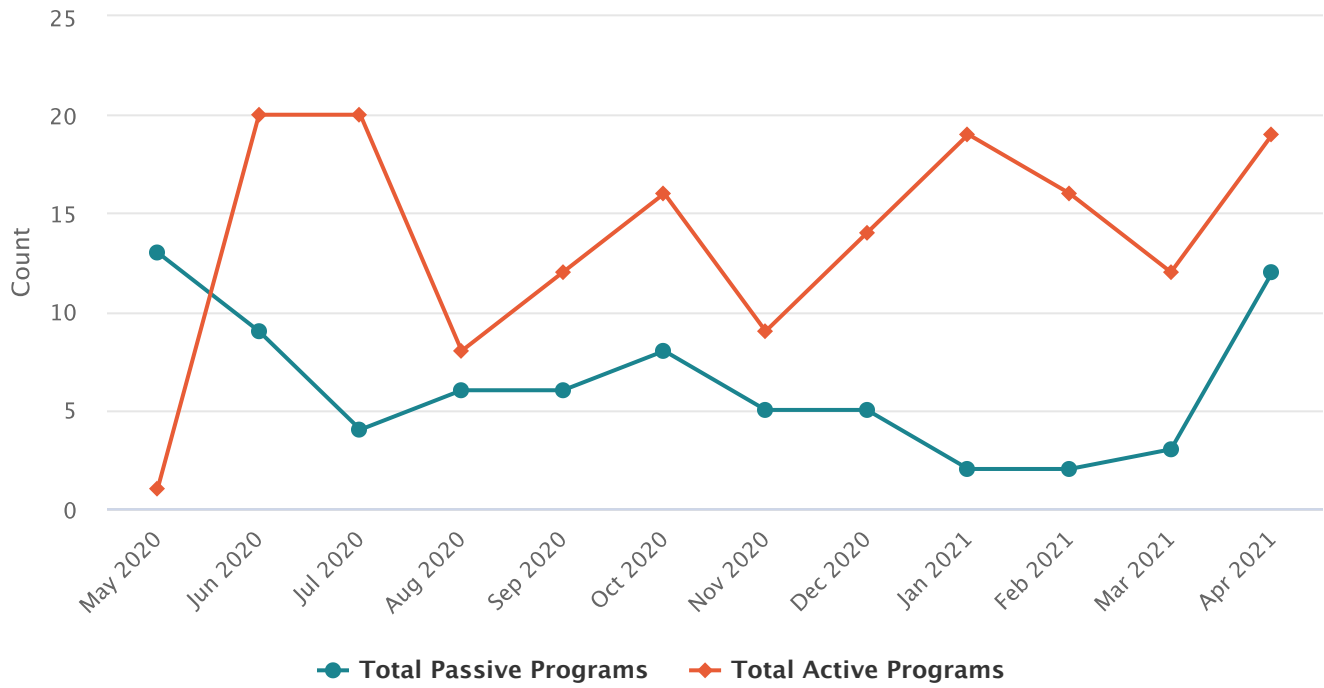

FY 20-21 Graphs

FY 20-21 Circulation Totals

56,782
TOTAL CIRCS

Circulation Totals

Category	Adult Circ Total	Teen Circ Total	Juvenile Circ Total	Digital Circ Total	Miscellaneous Circ Total	Circulation Total
May 2020	23	0	3	2145	2	2173
Jun 2020	358	42	439	1814	1	2654
Jul 2020	876	56	1277	1816	18	4043
Aug 2020	1483	113	2209	1914	104	5823
Sep 2020	1746	65	2690	1679	132	6312
Oct 2020	1482	76	2010	1650	127	5345
Nov 2020	1136	47	1444	1724	128	4479
Dec 2020	1170	55	1257	1806	148	4436
Jan 2021	1051	39	1187	2083	87	4447
Feb 2021	1183	48	1623	2058	106	5018
Mar 2021	1381	44	1988	2075	126	5614
Apr 2021	1871	20	2555	1821	171	6438

FY 20-21 Visits

Visits

12,253
TOTAL VISITS

Visits

Category Curbside Appointments Main Building

May 2020	0
Jun 2020	154
Jul 2020	233
Aug 2020	145
Sep 2020	132
Oct 2020	77
Nov 2020	256
Dec 2020	397
Jan 2021	368
Feb 2021	233
Mar 2021	133
Apr 2021	73

FY 20-21 Programming

Number of Programs

Number of Programs

Category	Total Passive Programs	Total Active Programs
May 2020	13	1
Jun 2020	9	20
Jul 2020	4	20
Aug 2020	6	8
Sep 2020	6	12
Oct 2020	8	16
Nov 2020	5	9
Dec 2020	5	14
Jan 2021	2	19
Feb 2021	2	16
Mar 2021	3	12
Apr 2021	12	19

FY 20-21 Website Usage

Visitors

35,977
TOTAL SESSIONS

Visitors

Category # of Visitors

- May 2020** 540
- Jun 2020** 2732
- Jul 2020** 2935
- Aug 2020** 3162
- Sep 2020** 2721
- Oct 2020** 2509
- Nov 2020** 2314
- Dec 2020** 2180
- Jan 2021** 2365
- Feb 2021** 2412
- Mar 2021** 2619
- Apr 2021** 2716