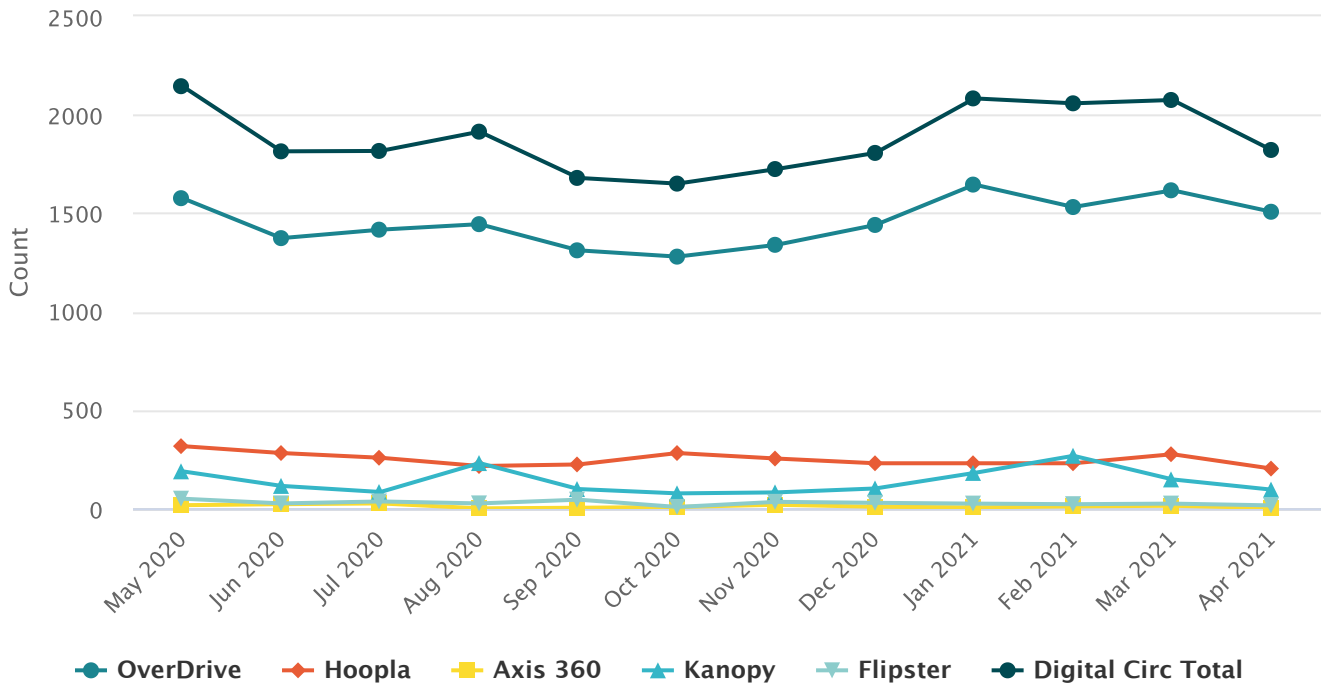

FY 20-21 Digital Collections

Monthly Usage

Monthly Usage

Category	OverDrive	Hoopla	Axis 360	Kanopy	Flipster	Digital Circ Total
May 2020	1576	316	16	188	49	2145
Jun 2020	1373	281	21	114	25	1814
Jul 2020	1416	257	25	83	35	1816
Aug 2020	1444	215	0	230	25	1914
Sep 2020	1311	223	3	98	44	1679
Oct 2020	1279	281	7	76	7	1650
Nov 2020	1339	253	18	81	33	1724
Dec 2020	1440	229	8	101	28	1806
Jan 2021	1645	229	5	180	24	2083
Feb 2021	1531	229	10	267	21	2058
Mar 2021	1616	275	13	147	24	2075
Apr 2021	1507	202	2	95	15	1821