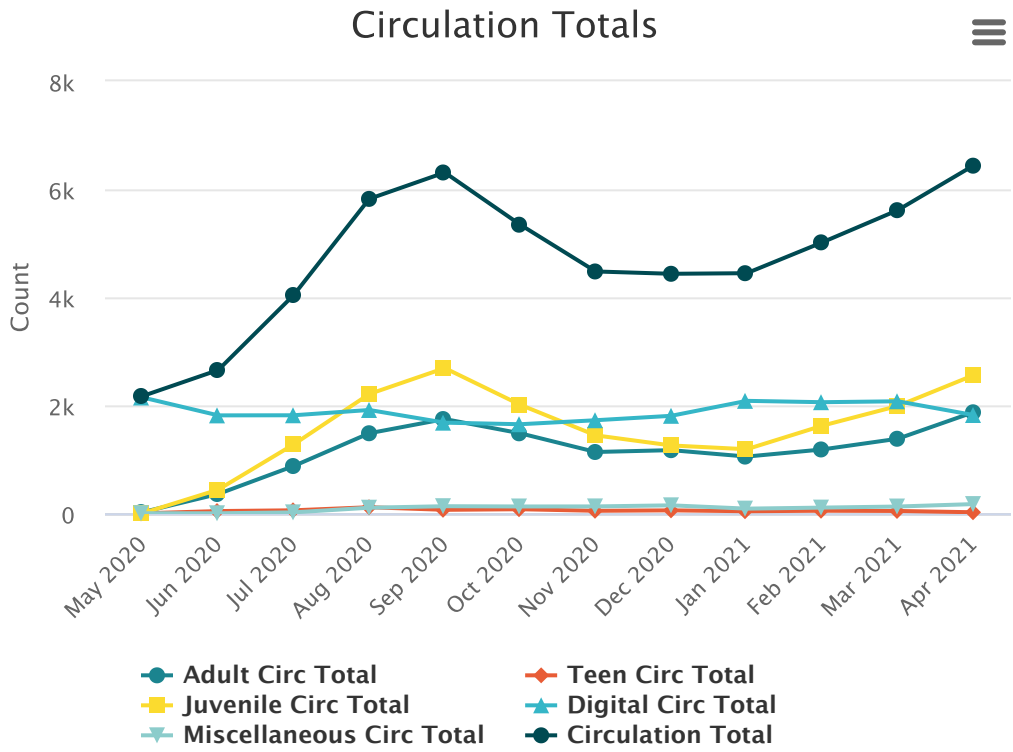

FY 20-21 Graphs

FY 20-21 Circulation Totals

56,782
TOTAL CIRCS

Circulation Totals

Category	Adult Circ Total	Teen Circ Total	Juvenile Circ Total	Digital Circ Total	Miscellaneous Circ Total	Circulation Total
May 2020	23	0	3	2145	2	2173
Jun 2020	358	42	439	1814	1	2654
Jul 2020	876	56	1277	1816	18	4043
Aug 2020	1483	113	2209	1914	104	5823
Sep 2020	1746	65	2690	1679	132	6312
Oct 2020	1482	76	2010	1650	127	5345
Nov 2020	1136	47	1444	1724	128	4479
Dec 2020	1170	55	1257	1806	148	4436
Jan 2021	1051	39	1187	2083	87	4447
Feb 2021	1183	48	1623	2058	106	5018
Mar 2021	1381	44	1988	2075	126	5614
Apr 2021	1871	20	2555	1821	171	6438

FY 20-21 Visits

Visits

12,253
TOTAL VISITS

Visits

Category Curbside Appointments Main Building

May 2020	0
Jun 2020	154
Jul 2020	233
Aug 2020	145
Sep 2020	132
Oct 2020	77
Nov 2020	256
Dec 2020	397
Jan 2021	368
Feb 2021	233
Mar 2021	133
Apr 2021	73

FY 20-21 Website Usage

Visitors

35,977
TOTAL SESSIONS

Visitors

Category # of Visitors

- May 2020** 540
- Jun 2020** 2732
- Jul 2020** 2935
- Aug 2020** 3162
- Sep 2020** 2721
- Oct 2020** 2509
- Nov 2020** 2314
- Dec 2020** 2180
- Jan 2021** 2365
- Feb 2021** 2412
- Mar 2021** 2619
- Apr 2021** 2716

Page Views

Page Views

Category # of Page Views

May 2020 2653

Jun 2020 15525

Jul 2020 14729

Aug 2020 14039

Sep 2020 12457