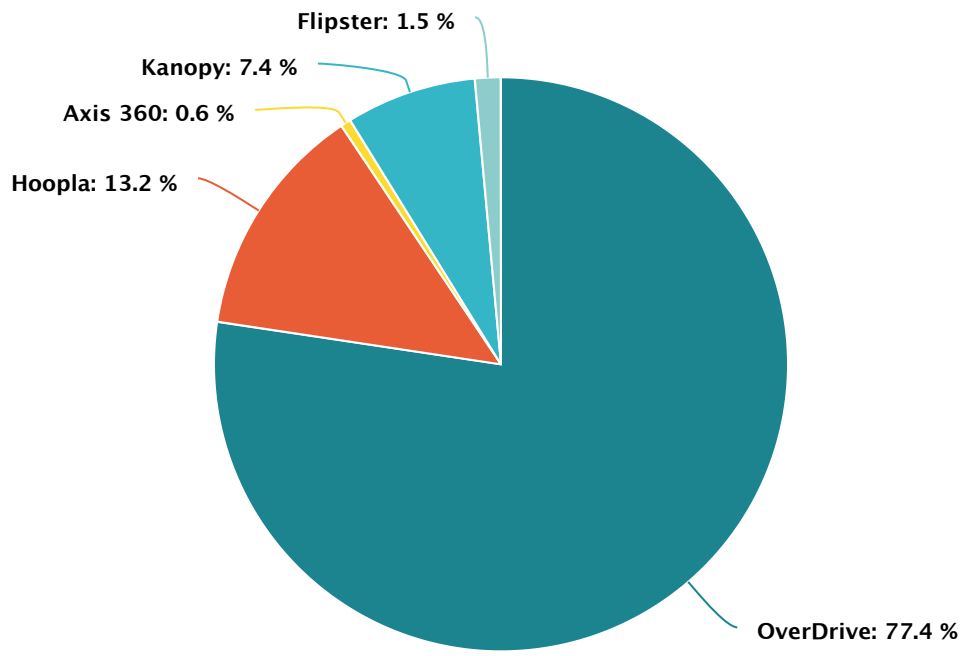

FY 20-21 Digital Collections

Monthly Usage

Monthly Usage

Category	OverDrive	Hoopla	Axis 360	Kanopy	Flipster	Digital Circ Total
May 2020	1576	316	16	188	49	2145
Jun 2020	1373	281	21	114	25	1814
Jul 2020	1416	257	25	83	35	1816
Aug 2020	1444	215	0	230	25	1914
Sep 2020	1311	223	3	98	44	1679
Oct 2020	1279	281	7	76	7	1650
Nov 2020	1339	253	18	81	33	1724
Dec 2020	1440	229	8	101	28	1806
Jan 2021	1645	229	5	180	24	2083
Feb 2021	1531	229	10	267	21	2058
Mar 2021	1616	275	13	147	24	2075
Apr 2021	1507	202	2	95	15	1821

Distribution by Platform

Distribution by Platform

Category Series 1

OverDrive 17477

Hoopla 2990

Axis 360 128

Kanopy 1660

Flipster 330