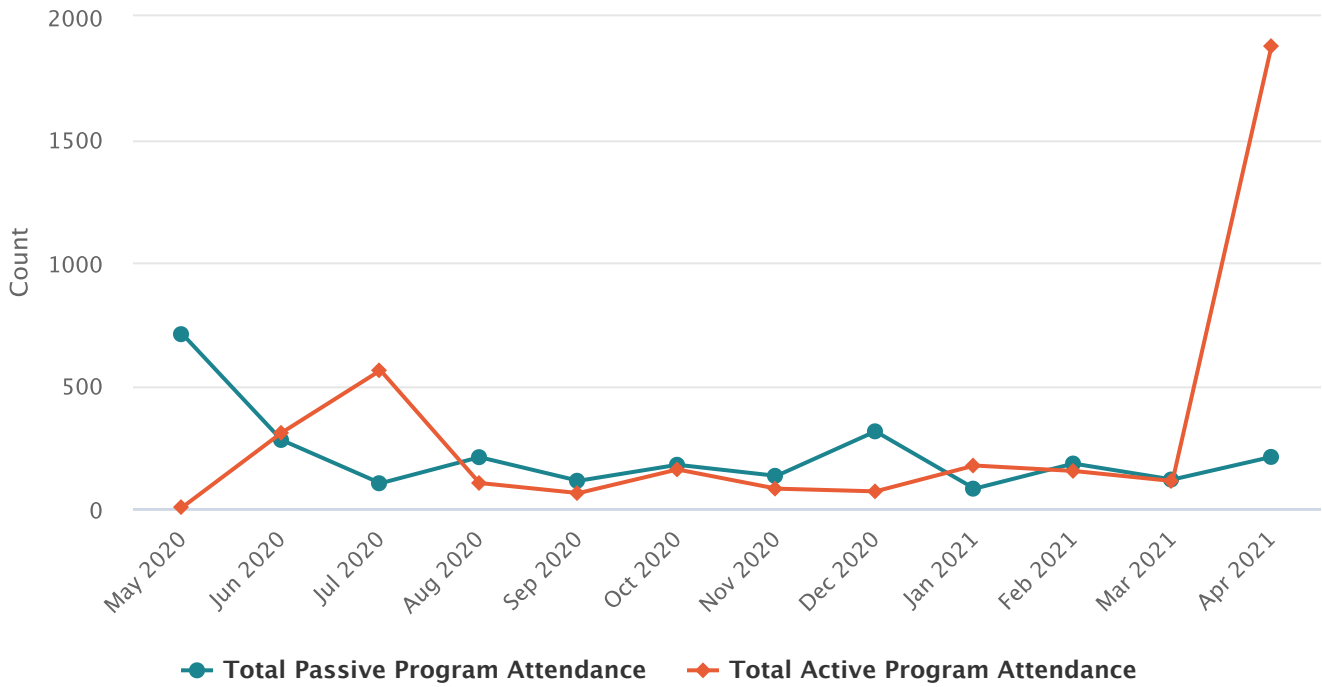

FY 20-21 Graphs

FY 20-21 Circulation Totals

56,782
TOTAL CIRCS

Circulation Totals

Category	Adult Circ Total	Teen Circ Total	Juvenile Circ Total	Digital Circ Total	Miscellaneous Circ Total	Circulation Total
May 2020	23	0	3	2145	2	2173
Jun 2020	358	42	439	1814	1	2654
Jul 2020	876	56	1277	1816	18	4043
Aug 2020	1483	113	2209	1914	104	5823
Sep 2020	1746	65	2690	1679	132	6312
Oct 2020	1482	76	2010	1650	127	5345
Nov 2020	1136	47	1444	1724	128	4479
Dec 2020	1170	55	1257	1806	148	4436
Jan 2021	1051	39	1187	2083	87	4447
Feb 2021	1183	48	1623	2058	106	5018
Mar 2021	1381	44	1988	2075	126	5614
Apr 2021	1871	20	2555	1821	171	6438

FY 20-21 Visits

Visits

12,253
TOTAL VISITS

Visits

Category Curbside Appointments Main Building

May 2020	0
Jun 2020	154
Jul 2020	233
Aug 2020	145
Sep 2020	132
Oct 2020	77
Nov 2020	256
Dec 2020	397
Jan 2021	368
Feb 2021	233
Mar 2021	133
Apr 2021	73

FY 20-21 Programming

Number of Programs

Number of Programs

Category	Total Passive Programs	Total Active Programs
May 2020	13	1
Jun 2020	9	20
Jul 2020	4	20
Aug 2020	6	8
Sep 2020	6	12
Oct 2020	8	16
Nov 2020	5	9
Dec 2020	5	14
Jan 2021	2	19
Feb 2021	2	16
Mar 2021	3	12
Apr 2021	12	19

May 2020	13
Jun 2020	9
Jul 2020	4
Aug 2020	6
Sep 2020	6
Oct 2020	8
Nov 2020	5
Dec 2020	5
Jan 2021	2
Feb 2021	2
Mar 2021	3
Apr 2021	12

1
20
20
8
12
16
9
14
19
16
12
19

Program Attendance

Program Attendance