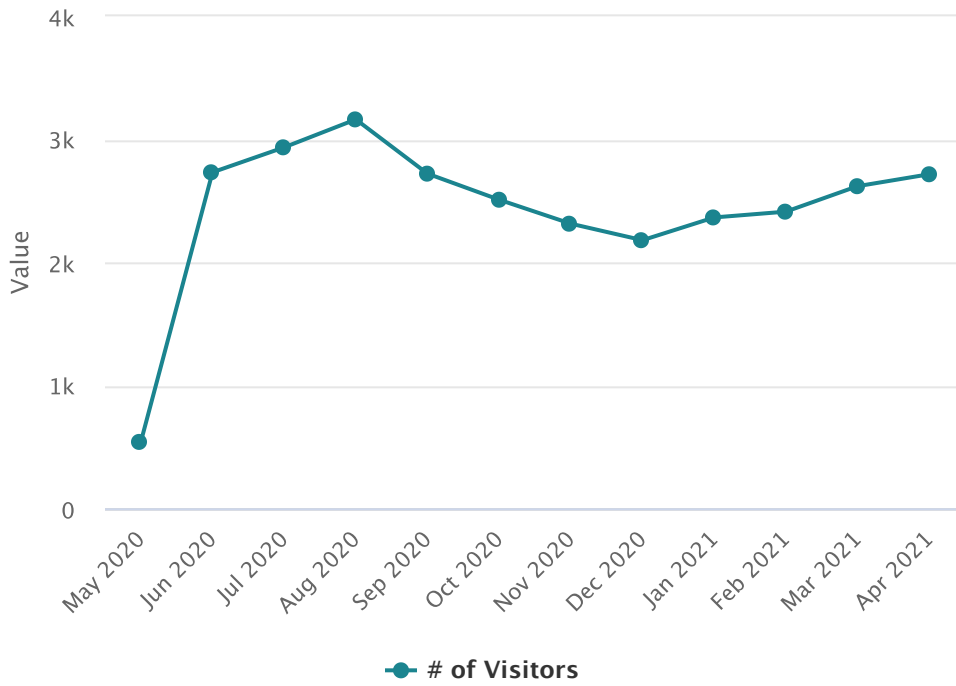

FY 20-21 Digital Collections

Monthly Usage

Monthly Usage

Category	OverDrive	Hoopla	Axis 360	Kanopy	Flipster	Digital Circ Total
May 2020	1576	316	16	188	49	2145
Jun 2020	1373	281	21	114	25	1814
Jul 2020	1416	257	25	83	35	1816
Aug 2020	1444	215	0	230	25	1914
Sep 2020	1311	223	3	98	44	1679
Oct 2020	1279	281	7	76	7	1650
Nov 2020	1339	253	18	81	33	1724
Dec 2020	1440	229	8	101	28	1806
Jan 2021	1645	229	5	180	24	2083
Feb 2021	1531	229	10	267	21	2058
Mar 2021	1616	275	13	147	24	2075
Apr 2021	1507	202	2	95	15	1821

Distribution by Platform

Distribution by Platform

Category Series 1

OverDrive 17477

Hoopla 2990

Axis 360 128

Kanopy 1660

Flipster 330

FY 20-21 Website Usage

Visitors

35,977
TOTAL SESSIONS

Visitors

Category # of Visitors

- May 2020** 540
- Jun 2020** 2732
- Jul 2020** 2935
- Aug 2020** 3162
- Sep 2020** 2721
- Oct 2020** 2509
- Nov 2020** 2314
- Dec 2020** 2180
- Jan 2021** 2365
- Feb 2021** 2412
- Mar 2021** 2619
- Apr 2021** 2716

Page Views

Page Views

Category # of Page Views

May 2020 2653

Jun 2020 15525

Jul 2020 14729

Aug 2020 14039

Sep 2020 12457