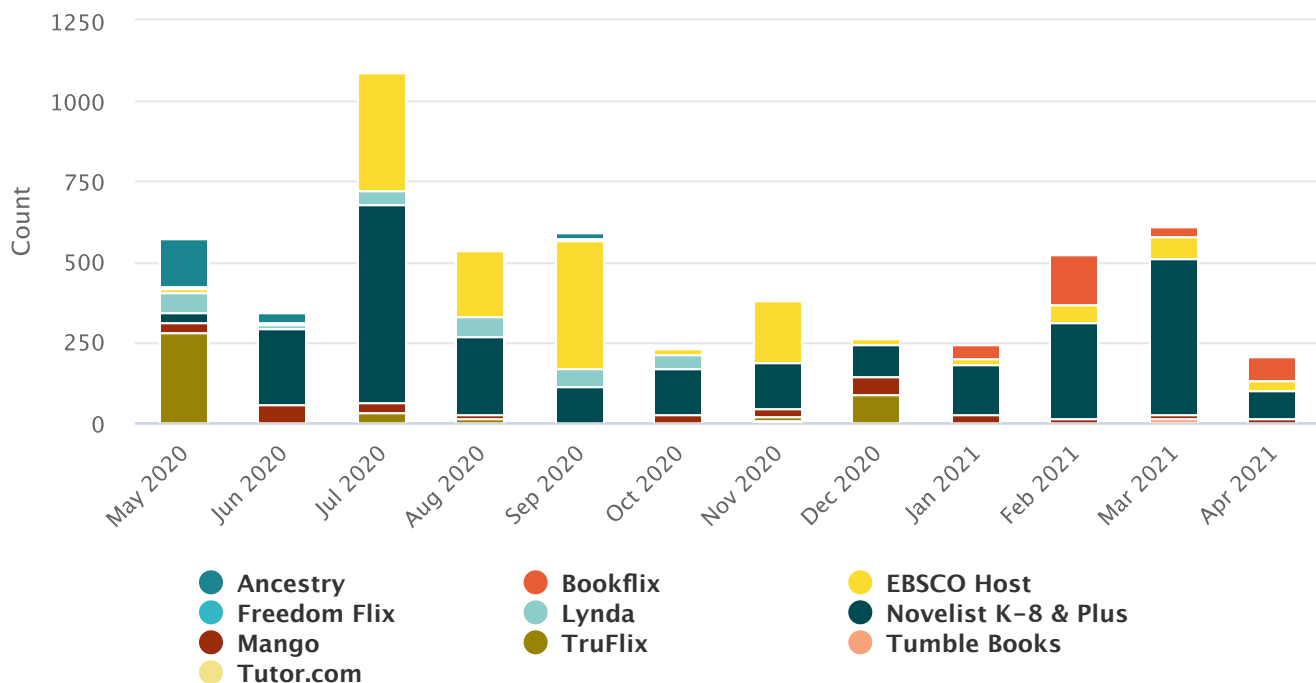

FY 20-21 Website Usage

Visitors

35,977
TOTAL SESSIONS

Visitors

Category # of Visitors

- May 2020** 540
- Jun 2020** 2732
- Jul 2020** 2935
- Aug 2020** 3162
- Sep 2020** 2721
- Oct 2020** 2509
- Nov 2020** 2314
- Dec 2020** 2180
- Jan 2021** 2365
- Feb 2021** 2412
- Mar 2021** 2619
- Apr 2021** 2716

Page Views

Page Views

Category # of Page Views

May 2020 2653

Jun 2020 15525

Jul 2020 14729

Aug 2020 14039

Sep 2020 12457

Oct 2020 11861

Nov 2020 11552

Dec 2020 10550

Jan 2021 12112

Feb 2021 11204

Mar 2021 12948

Apr 2021 12227

FY 20-21 Database Usage

Usage by Platform

Usage by Platform

Category	Ancestry	Bookflix	EBSCO Host	Freedom Flix	Lynda	Novelist K-8 & Plus	Mango	TruFlix	Tumble Books	Tutor.com
May 2020	151	6	14	1	62	29	31	281	0	0
Jun 2020	30	0	2	0	15	236	55	0	1	0
Jul 2020	6	0	366	3	42	615	32	30	0	0
Aug 2020	9	0	201	3	63	238	12	13	2	0
Sep 2020	17	7	400	0	51	115	0	0	0	0
Oct 2020	0	0	22	0	45	139	27	0	0	0
Nov 2020	4	197	1	0	0	138	28	13	0	5
Dec 2020	10	19	0	0	0	100	51	88	0	1
Jan 2021	0	45	20	0	0	152	24	0	1	2
Feb 2021	0	156	60	0	0	296	10	0	0	3
Mar 2021	0	33	71	0	0	486	11	0	11	0
Apr 2021	0	74	34	0	0	84	12	0	0	3